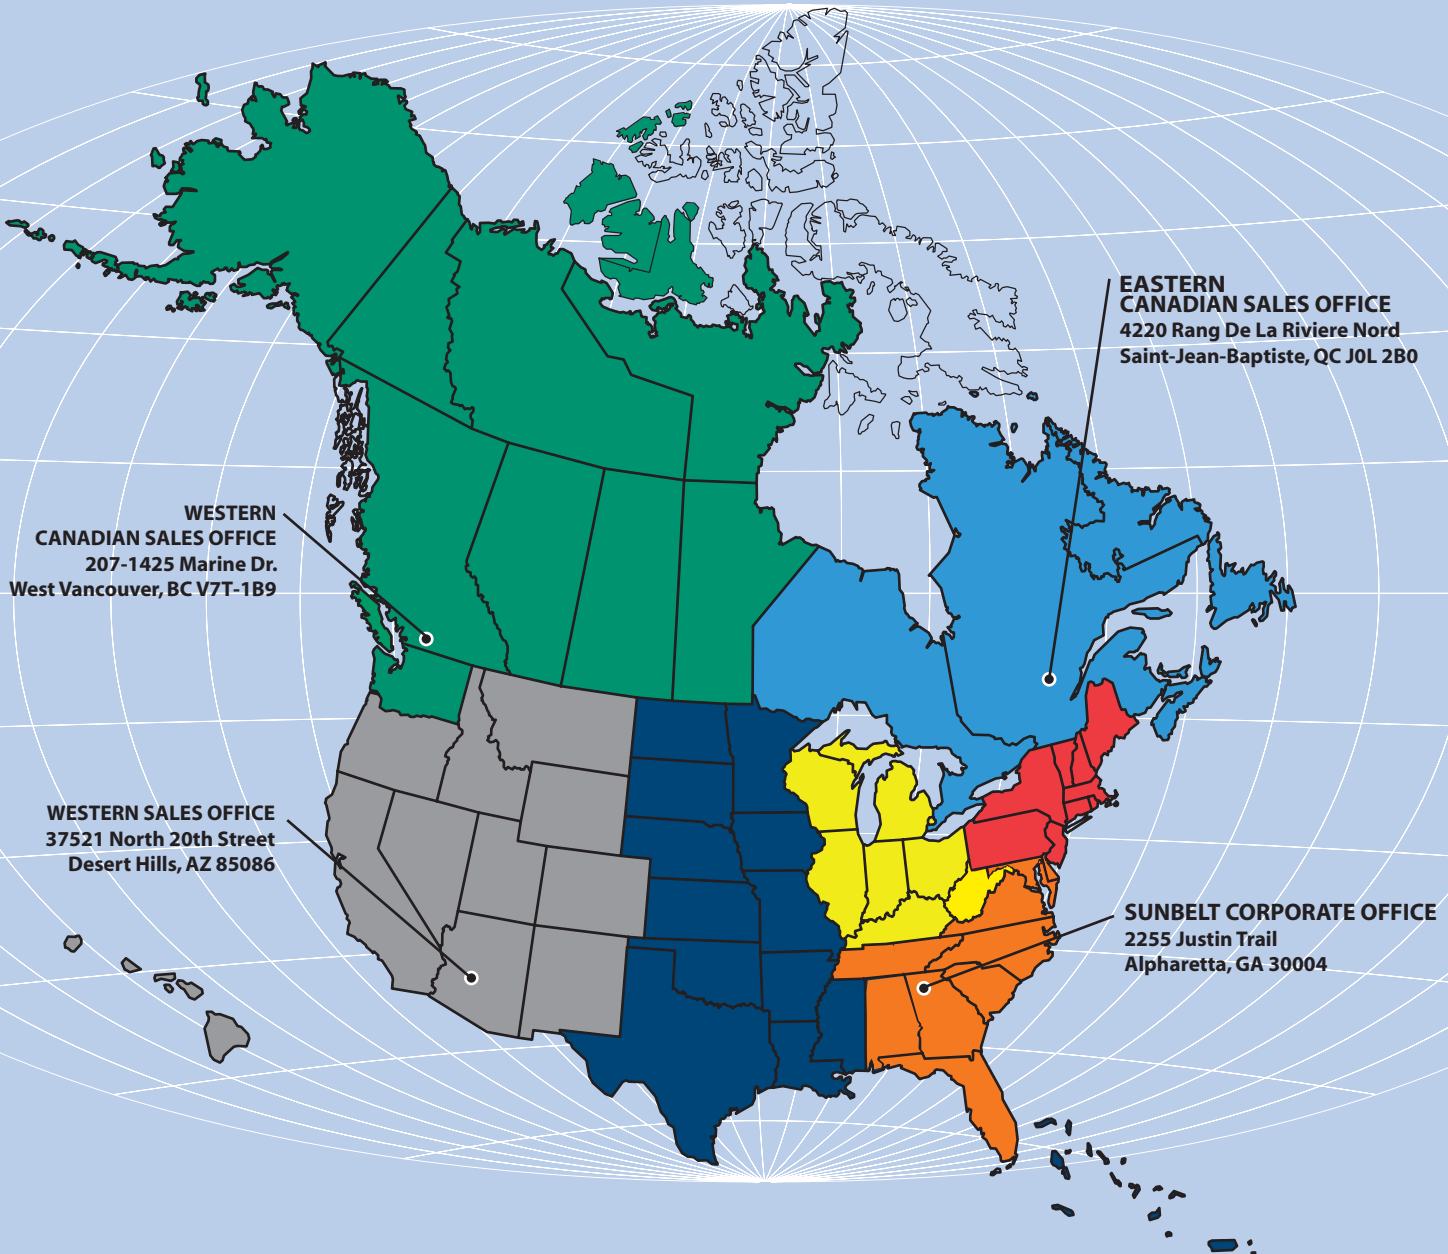

SUNBELT

Regional Sales Map

REGIONAL SALES MANAGERS :

| | | |
|--|---------------------------------------|--------------------|
|  | Northeast States Region : |Clint Darnell |
|  | Southeast States Region : |Brad Bedford |
|  | Midwest States Region : |Alan Darnell |
|  | Central States and Caribbean Region : |Rick Stout |
|  | Western States Region : |Todd Hopman |
|  | Western Canada Region : |Kevin Fraser |
|  | Eastern Canada Region : |Marc Lortie |